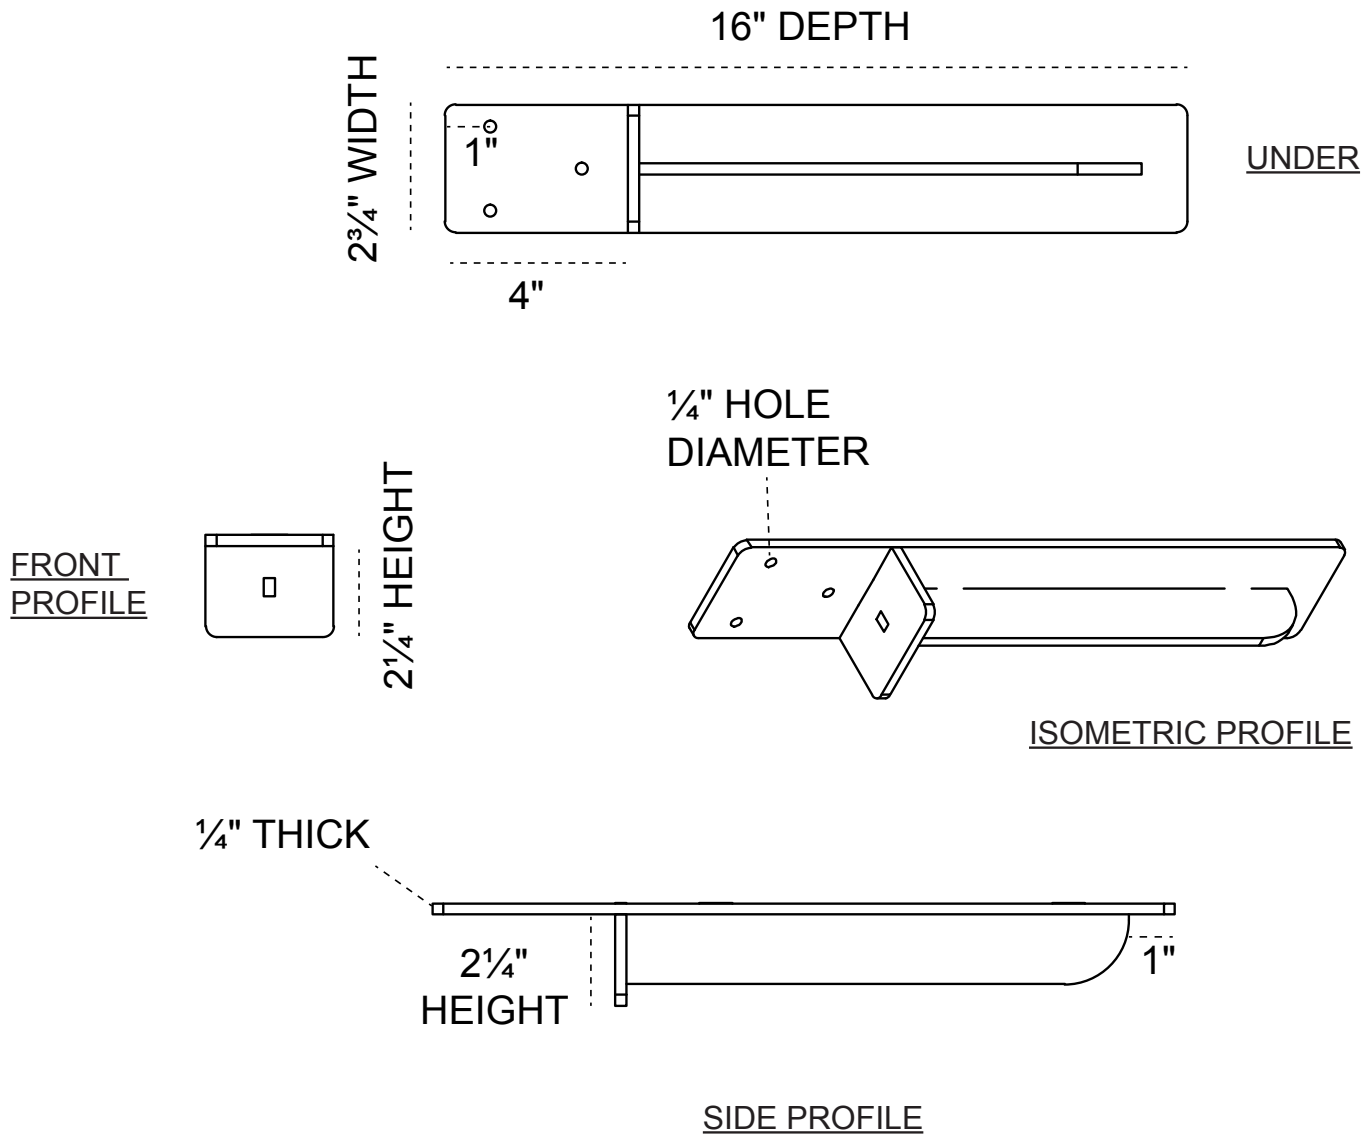

3-INCH W X 16-INCH D X 2-INCH H HEATON SUPPORT

HEAVY-DUTY 1/4" THICK

AVAILABLE IN:
STAINLESS STEEL
ZINC PLATED STEEL
POWDER COATED BLACK

BKTM03X16X02HESS
BKTM03X16X02HECRS
BKTM03X16X02HEPBL

P:866.607.0453 | F: 866.591.3143
2300 W. Main St. | Clarksville, TX 75426
sales@ekenamillwork.com | www.ekenamillwork.com